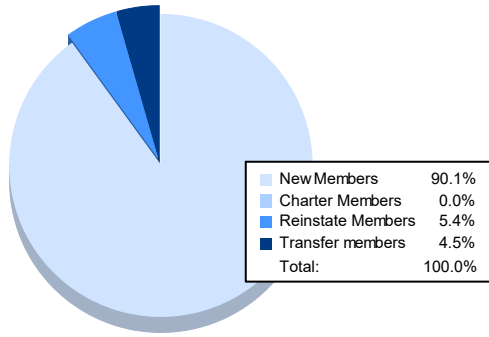

Year	New Clubs	Dropped Clubs	Gain/ Loss Clubs	New Members	Charter Members	Reinstate Members	Transfer Members	Total Member Added	Total Members Dropped	Gain/ Loss Members
2016-2017	2	2	0	110	52	6	11	179	238	-59
2017-2018	0	0	0	128	0	3	8	139	179	-40
2018-2019	0	0	0	169	0	12	6	187	193	-6
2019-2020	1	0	1	110	20	6	7	143	177	-34
2020-2021	0	1	-1	100	0	6	5	111	145	-34
<b>Average</b>	<b>1</b>	<b>1</b>	<b>0</b>	<b>123</b>	<b>14</b>	<b>7</b>	<b>7</b>	<b>152</b>	<b>186</b>	<b>-35</b>

### Membership Composition June 2021 Cumulative