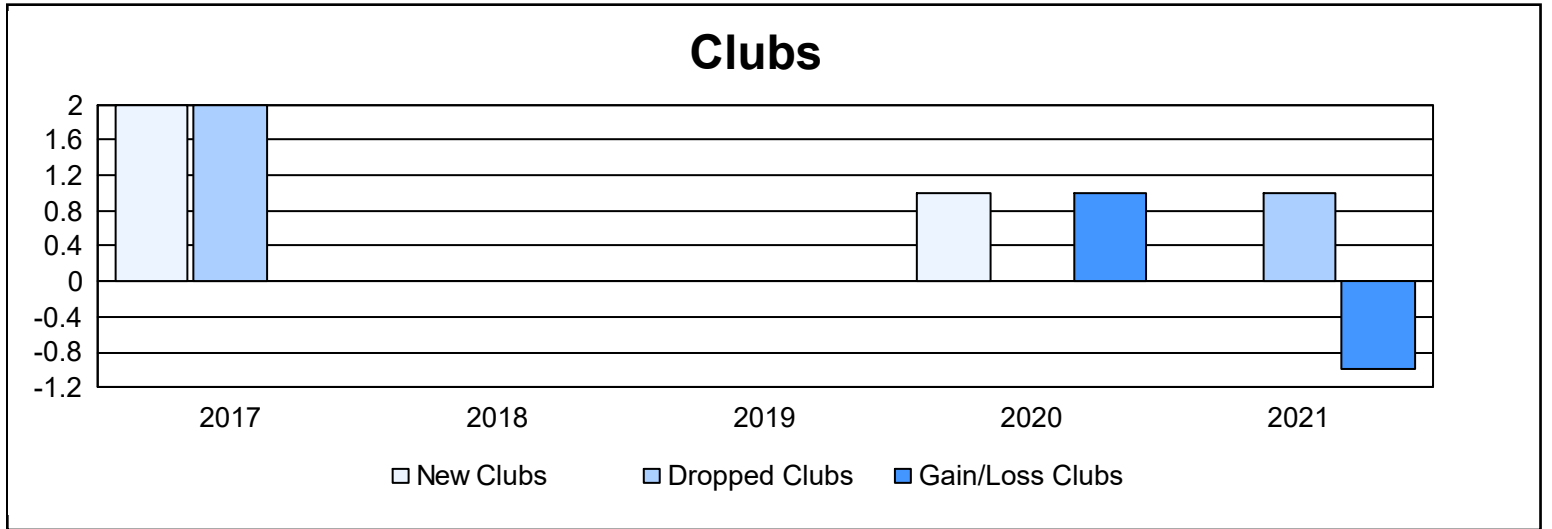

Year	New Clubs	Dropped Clubs	Gain/ Loss Clubs	New Members	Charter Members	Reinstate Members	Transfer Members	Total Member Added	Total Members Dropped	Gain/ Loss Members
2016-2017	2	2	0	110	52	6	11	179	238	-59
2017-2018	0	0	0	128	0	3	8	139	179	-40
2018-2019	0	0	0	169	0	12	6	187	193	-6
2019-2020	1	0	1	110	20	6	7	143	177	-34
2020-2021	0	1	-1	100	0	6	5	111	145	-34
<b>Average</b>	<b>1</b>	<b>1</b>	<b>0</b>	<b>123</b>	<b>14</b>	<b>7</b>	<b>7</b>	<b>152</b>	<b>186</b>	<b>-35</b>

### Membership Composition June 2021 Cumulative