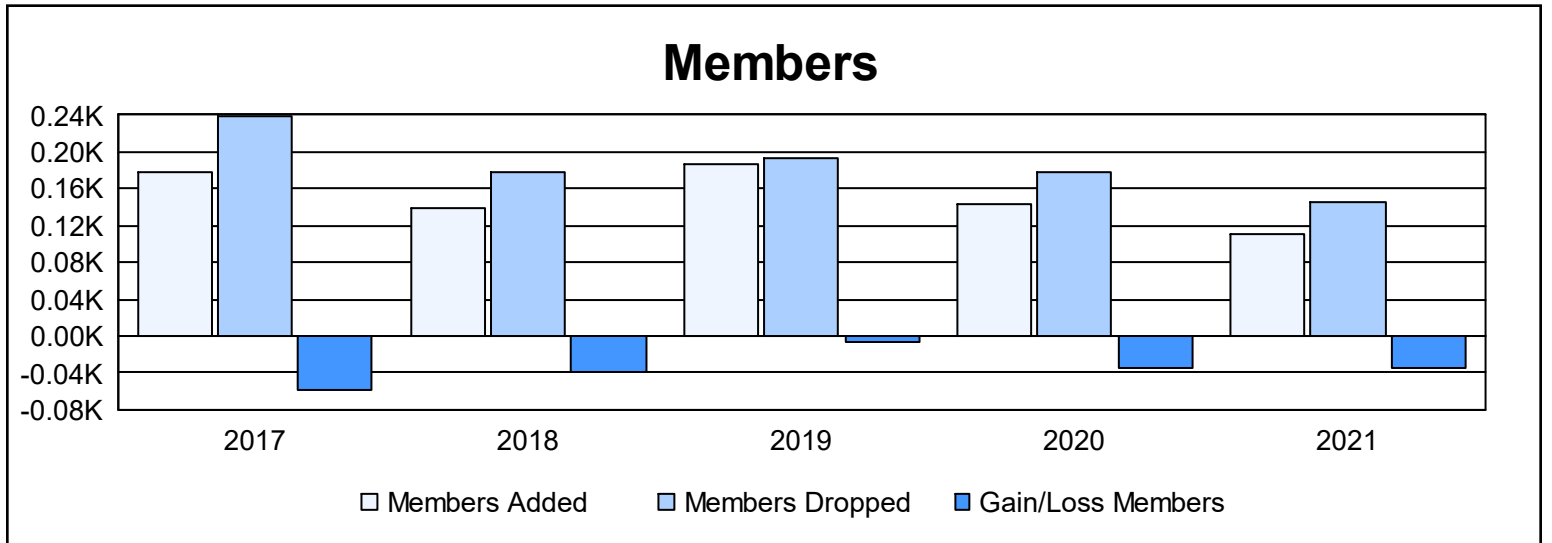

Year	New Clubs	Dropped Clubs	Gain/ Loss Clubs	New Members	Charter Members	Reinstate Members	Transfer Members	Total Member Added	Total Members Dropped	Gain/ Loss Members
2016-2017	2	2	0	110	52	6	11	179	238	-59
2017-2018	0	0	0	128	0	3	8	139	179	-40
2018-2019	0	0	0	169	0	12	6	187	193	-6
2019-2020	1	0	1	110	20	6	7	143	177	-34
2020-2021	0	1	-1	100	0	6	5	111	145	-34
<b>Average</b>	<b>1</b>	<b>1</b>	<b>0</b>	<b>123</b>	<b>14</b>	<b>7</b>	<b>7</b>	<b>152</b>	<b>186</b>	<b>-35</b>

### Membership Composition June 2021 Cumulative